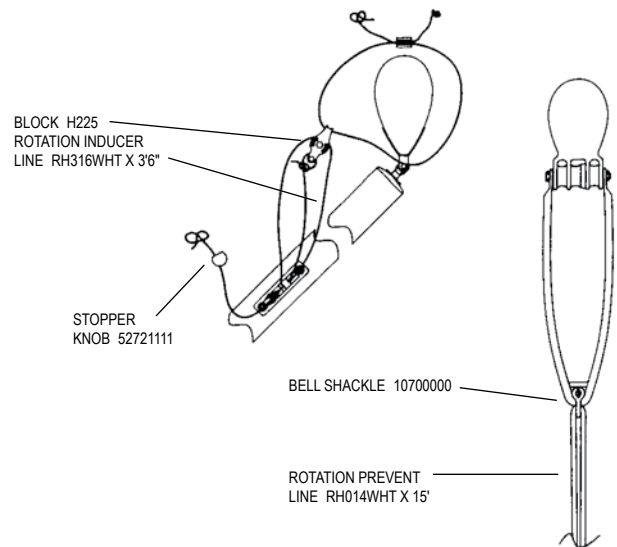

H2O MIRACLE SPREADER & DIAMOND WIRE SYSTEM

H2O MIRACLE FORESTAY AND JIB HALYARD

H2O MIRACLE SHROUDS AND TRAPEZE

H2O MIRACLE JIB FURLING KIT

COMPLETE FURLING KIT 48921001

* = (Shown as replacement part, Not included in kit)

H2O MIRACLE MAST ROTATION CONTROLS

H2O MIRACLE MAIN SAIL AND BATTENS

MAIN SAIL 40991XXX

BATTEN TIE LINE
RH112WHT X 18"

HEADBOARD (ea.) 32331001
RIVETS (ea.) 8010071

BATTEN POCKET END PROTECTOR KIT
80550005
"HOBIE" PROTECTOR KIT 12480001