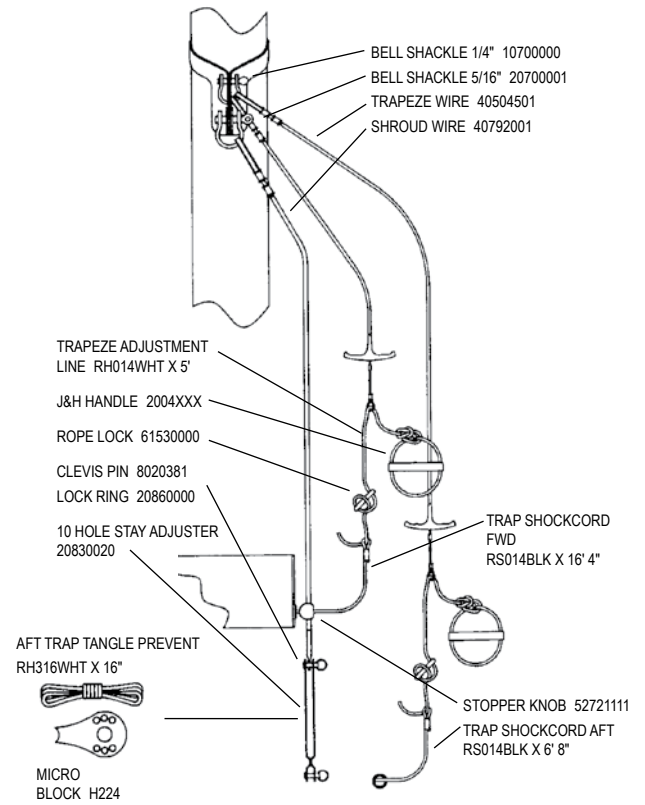

H20 MIRACLE REAR CROSSBAR

REAR EXTRUSION 40191031

H2O MIRACLE RUDDER

H2O MIRACLE MAST

MAST ASSY. 40581000
 COMPTIP 40401210

H2O MIRACLE TILLER CROSSBAR AND EXTENSION

TILLER CROSSBAR-COMLETE 40521001
 TILLER CONNECTER KIT 1953

H2O MIRACLE SPREADER & DIAMOND WIRE SYSTEM

H2O MIRACLE FORESTAY AND JIB HALYARD

H2O MIRACLE SHROUDS AND TRAPEZE

H2O MIRACLE JIB FURLING KIT

COMPLETE FURLING KIT 48921001

* = (Shown as replacement part, Not included in kit)

H2O MIRACLE MAST ROTATION CONTROLS

H2O MIRACLE MAIN SAIL AND BATTENS

MAIN SAIL 40991XXX

BATTEN TIE LINE
RH112WHT X 18"

HEADBOARD (ea.) 32331001
RIVETS (ea.) 8010071

BATTEN POCKET END PROTECTOR KIT
80550005
"HOBIE" PROTECTOR KIT 12480001

BELL SHACKLE 10700000
QUAD BLOCK HSB39
BLOCK H082
CLEVIS PIN 8020431
LOCK RING 20860000
DOWNHAUL LINE RM014BLK 25'

H2O MIRACLE BOOM

H2O MIRACLE JIB SYSTEM

H2O MIRACLE MAINSHEET SYSTEM