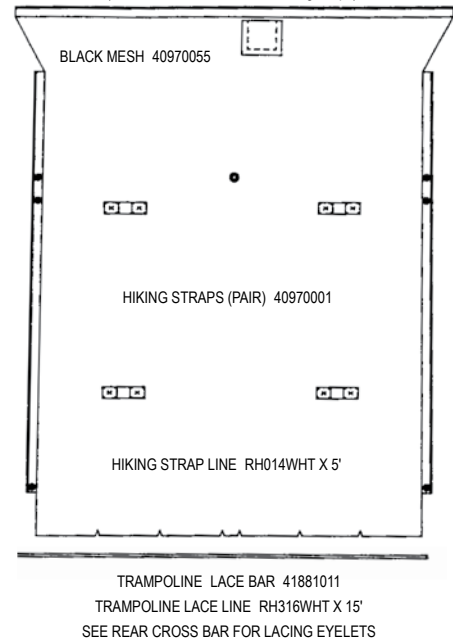

HOBIE 20

H20 REPLACEMENT HULL-PORT-WHITE 40010000
 H20 REPLACEMENT HULL-STBD-WHITE 40020000

H20 MIRACLE TRAMPOLINE

(Does not include lace line or hiking straps)

H20 MIRACLE FRONT CROSSBAR

FWD EXTRUSION 40131031

H20 MIRACLE REAR CROSSBAR

REAR EXTRUSION 40191031

H2O MIRACLE RUDDER

H2O MIRACLE MAST

MAST ASSY. 40581000
 COMPTIP 40401210

H2O MIRACLE TILLER CROSSBAR AND EXTENSION

TILLER CROSSBAR-COMLETE 40521001
 TILLER CONNECTER KIT 1953

12430011 LOGO (PAIR)

CLASS INSIGNIA 42330001
SAIL WIND INDICATOR SET 335

14" SAIL NUMBERS

BLACK
#1 12710030
#2 12720030
#3 12730030
#4 12740030
#5 12750030
#6/9 12760030
#7 12770030
#8 12780030
#0 12790030

BELL SHACKLE 10700000
QUAD BLOCK HSB39
BLOCK H082
CLEVIS PIN 8020431
LOCK RING 20860000
DOWNHAUL LINE RM014BLK 25'

H2O MIRACLE BOOM

H2O MIRACLE JIB SYSTEM

H2O MIRACLE MAINSHEET SYSTEM