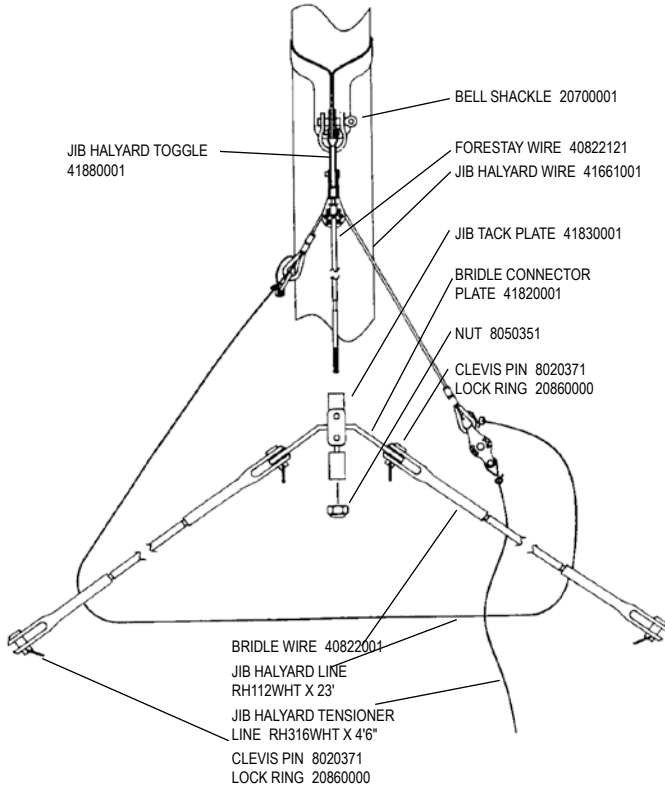

H20 MIRACLE REAR CROSSBAR

REAR EXTRUSION 40191031

H2O MIRACLE RUDDER

H2O MIRACLE MAST

MAST ASSY. 40581000
 COMPTIP 40401210

H2O MIRACLE TILLER CROSSBAR AND EXTENSION

TILLER CROSSBAR-COMLETE 40521001
 TILLER CONNECTER KIT 1953

H2O MIRACLE SPREADER & DIAMOND WIRE SYSTEM

H2O MIRACLE FORESTAY AND JIB HALYARD

H2O MIRACLE SHROUDS AND TRAPEZE

H2O MIRACLE JIB FURLING KIT

COMPLETE FURLING KIT 48921001

* = (Shown as replacement part, Not included in kit)

H2O MIRACLE MAST ROTATION CONTROLS

H2O MIRACLE MAIN SAIL AND BATTENS

MAIN SAIL 40991XXX

BATTEN TIE LINE
RH112WHT X 18"

HEADBOARD (ea.) 32331001
RIVETS (ea.) 8010071

BATTEN POCKET END PROTECTOR KIT
80550005
"HOBIE" PROTECTOR KIT 12480001

BELL SHACKLE 10700000
QUAD BLOCK HSB39
BLOCK H082
CLEVIS PIN 8020431
LOCK RING 20860000
DOWNHAUL LINE RM014BLK 25'

H2O MIRACLE BOOM

H2O MIRACLE JIB SYSTEM

H2O MIRACLE MAINSHEET SYSTEM