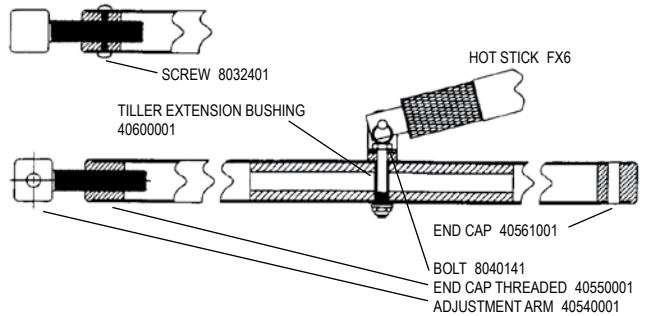

H20 MIRACLE REAR CROSSBAR

REAR EXTRUSION 40191031

H2O MIRACLE RUDDER

H2O MIRACLE MAST

MAST ASSY. 40581000
 COMPTIP 40401210

H2O MIRACLE TILLER CROSSBAR AND EXTENSION

TILLER CROSSBAR-COMLETE 40521001
 TILLER CONNECTER KIT 1953

H2O MIRACLE SPREADER & DIAMOND WIRE SYSTEM

H2O MIRACLE FORESTAY AND JIB HALYARD

H2O MIRACLE SHROUDS AND TRAPEZE

H2O MIRACLE JIB FURLING KIT

COMPLETE FURLING KIT 48921001

* = (Shown as replacement part, Not included in kit)