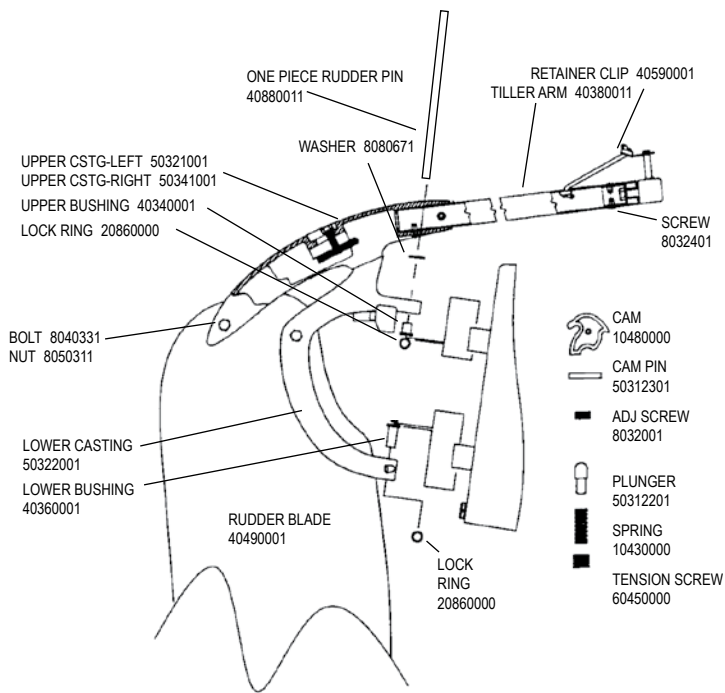

HOBIE 20

H20 REPLACEMENT HULL-PORT-WHITE 40010000
 H20 REPLACEMENT HULL-STBD-WHITE 40020000

H20 MIRACLE TRAMPOLINE

(Does not include lace line or hiking straps)

H20 MIRACLE FRONT CROSSBAR

FWD EXTRUSION 40131031

H20 MIRACLE REAR CROSSBAR

REAR EXTRUSION 40191031

H2O MIRACLE RUDDER

H2O MIRACLE MAST

MAST ASSY. 40581000
 COMPTIP 40401210

H2O MIRACLE TILLER CROSSBAR AND EXTENSION

TILLER CROSSBAR-COMLETE 40521001
 TILLER CONNECTER KIT 1953

H2O MIRACLE MAST ROTATION CONTROLS

H2O MIRACLE MAIN SAIL AND BATTENS

MAIN SAIL 40991XXX

BATTEN TIE LINE
RH112WHT X 18"

HEADBOARD (ea.) 32331001
RIVETS (ea.) 8010071

BATTEN POCKET END PROTECTOR KIT
80550005
"HOBIE" PROTECTOR KIT 12480001

BELL SHACKLE 10700000
QUAD BLOCK HSB39
BLOCK H082
CLEVIS PIN 8020431
LOCK RING 20860000
DOWNHAUL LINE RM014BLK 25'

H2O MIRACLE BOOM

H2O MIRACLE JIB SYSTEM

H2O MIRACLE MAINSHEET SYSTEM