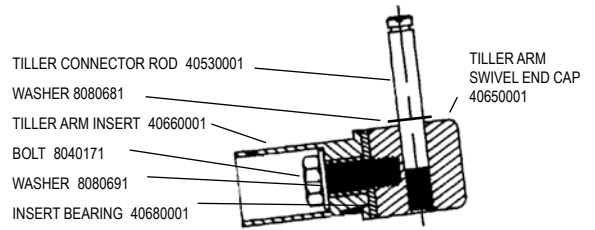

H2O MIRACLE RUDDER