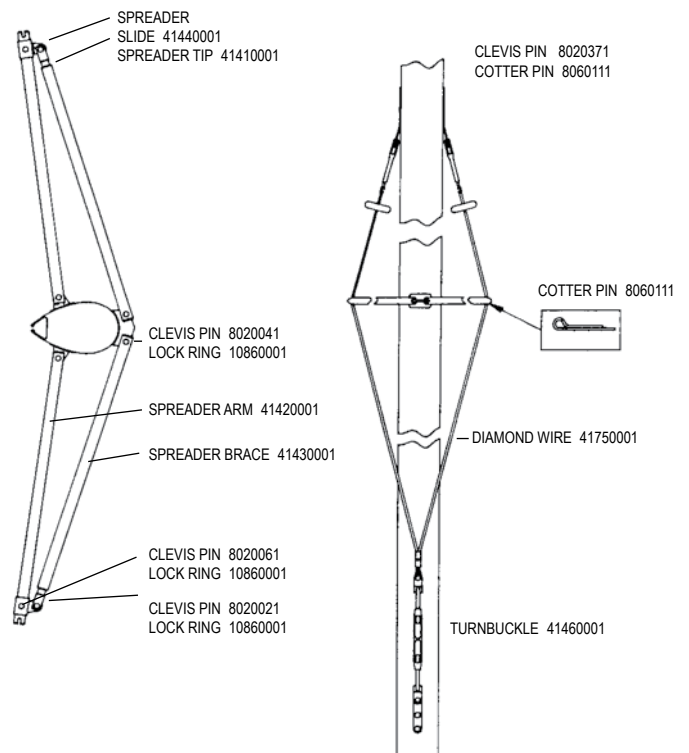

H20 MIRACLE REAR CROSSBAR

REAR EXTRUSION 40191031

H2O MIRACLE RUDDER

H2O MIRACLE MAST

MAST ASSY. 40581000
 COMPTIP 40401210

H2O MIRACLE TILLER CROSSBAR AND EXTENSION

TILLER CROSSBAR-COMLETE 40521001
 TILLER CONNECTER KIT 1953

H2O MIRACLE SPREADER & DIAMOND WIRE SYSTEM

H2O MIRACLE FORESTAY AND JIB HALYARD

H2O MIRACLE SHROUDS AND TRAPEZE

H2O MIRACLE JIB FURLING KIT

COMPLETE FURLING KIT 48921001

* = (Shown as replacement part, Not included in kit)

H2O MIRACLE MAST ROTATION CONTROLS

H2O MIRACLE MAIN SAIL AND BATTENS

MAIN SAIL 40991XXX

BATTEN TIE LINE
RH112WHT X 18"

HEADBOARD (ea.) 32331001
RIVETS (ea.) 8010071

BATTEN POCKET END PROTECTOR KIT
80550005
"HOBIE" PROTECTOR KIT 12480001

12430011 LOGO (PAIR)

CLASS INSIGNIA 42330001
SAIL WIND INDICATOR SET 335

14" SAIL NUMBERS

BLACK
#1 12710030
#2 12720030
#3 12730030
#4 12740030
#5 12750030
#6/9 12760030
#7 12770030
#8 12780030
#0 12790030