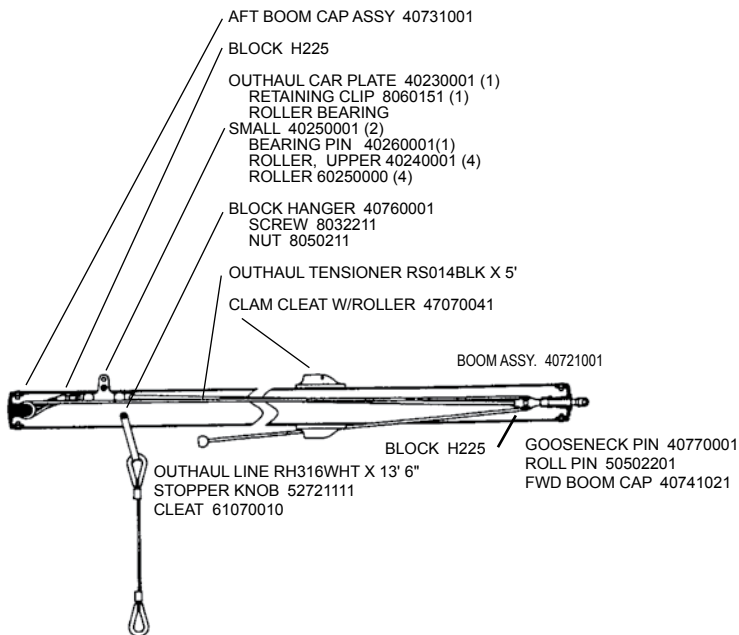

12430011 LOGO (PAIR)

CLASS INSIGNIA 42330001
SAIL WIND INDICATOR SET 335

14" SAIL NUMBERS

BLACK
#1 12710030
#2 12720030
#3 12730030
#4 12740030
#5 12750030
#6/9 12760030
#7 12770030
#8 12780030
#0 12790030

BELL SHACKLE 10700000
QUAD BLOCK HSB39
BLOCK H082
CLEVIS PIN 8020431
LOCK RING 20860000
DOWNHAUL LINE RM014BLK 25'

H2O MIRACLE BOOM

H2O MIRACLE JIB SYSTEM

H2O MIRACLE MAINSHEET SYSTEM