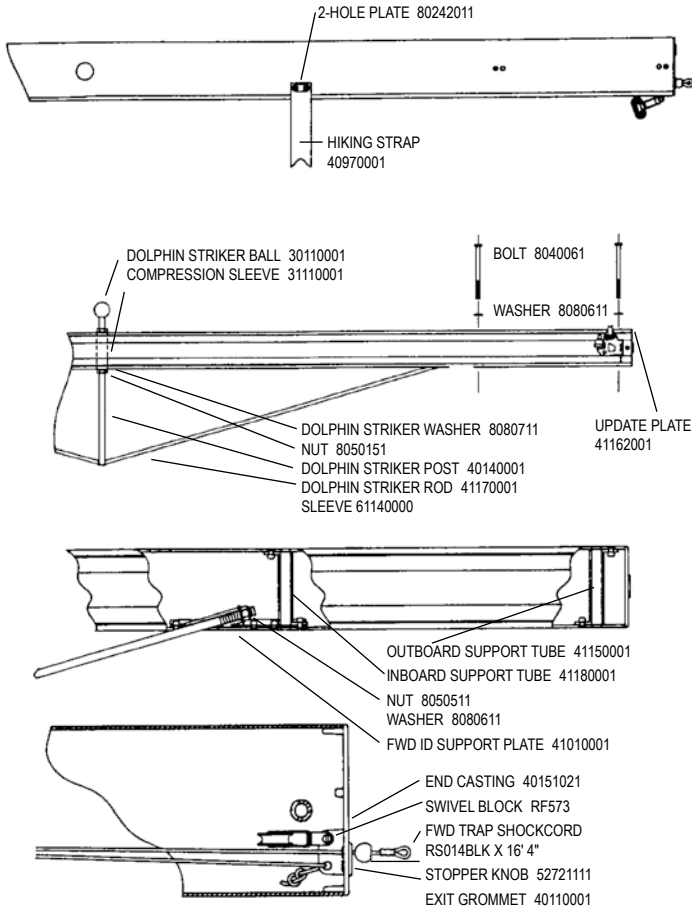

HOBIE 20

H20 REPLACEMENT HULL-PORT-WHITE 40010000
 H20 REPLACEMENT HULL-STBD-WHITE 40020000

H20 MIRACLE TRAMPOLINE

(Does not include lace line or hiking straps)

H20 MIRACLE FRONT CROSSBAR

FWD EXTRUSION 40131031

H20 MIRACLE REAR CROSSBAR

REAR EXTRUSION 40191031

H2O MIRACLE RUDDER

H2O MIRACLE MAST

MAST ASSY. 40581000
 COMPTIP 40401210

H2O MIRACLE TILLER CROSSBAR AND EXTENSION

TILLER CROSSBAR-COMLETE 40521001
 TILLER CONNECTER KIT 1953