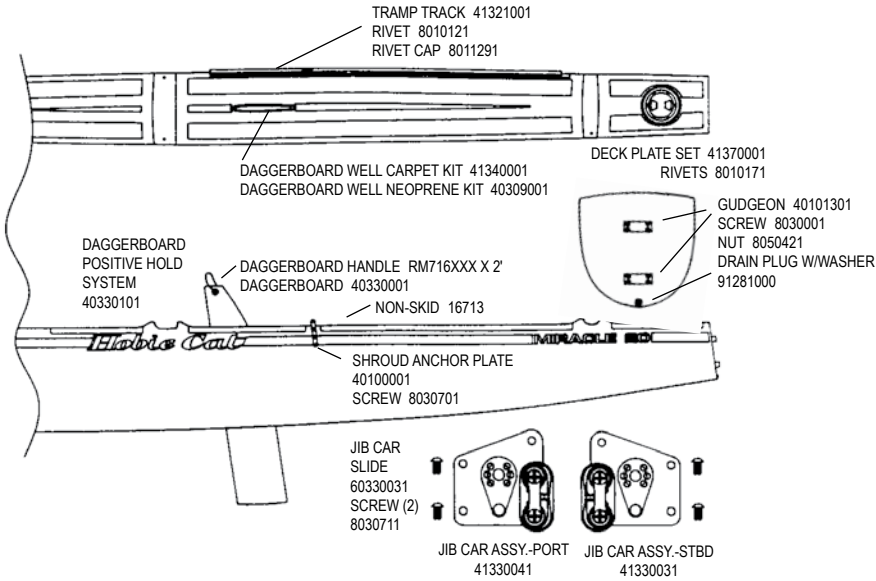

HOBIE 20

H20 REPLACEMENT HULL-PORT-WHITE 40010000
 H20 REPLACEMENT HULL-STBD-WHITE 40020000

H20 MIRACLE TRAMPOLINE

(Does not include lace line or hiking straps)

H20 MIRACLE FRONT CROSSBAR

FWD EXTRUSION 40131031

H20 MIRACLE REAR CROSSBAR

REAR EXTRUSION 40191031

H2O MIRACLE RUDDER

H2O MIRACLE MAST

MAST ASSY. 40581000
 COMPTIP 40401210

H2O MIRACLE TILLER CROSSBAR AND EXTENSION

TILLER CROSSBAR-COMLETE 40521001
 TILLER CONNECTER KIT 1953

H2O MIRACLE MAST ROTATION CONTROLS

H2O MIRACLE MAIN SAIL AND BATTENS

MAIN SAIL 40991XXX

BATTEN TIE LINE
RH112WHT X 18"

HEADBOARD (ea.) 32331001
RIVETS (ea.) 8010071

BATTEN POCKET END PROTECTOR KIT
80550005
"HOBIE" PROTECTOR KIT 12480001

BELL SHACKLE 10700000
QUAD BLOCK HSB39
BLOCK H082
CLEVIS PIN 8020431
LOCK RING 20860000
DOWNHAUL LINE RM014BLK 25'

H2O MIRACLE BOOM

H2O MIRACLE JIB SYSTEM

H2O MIRACLE MAINSHEET SYSTEM