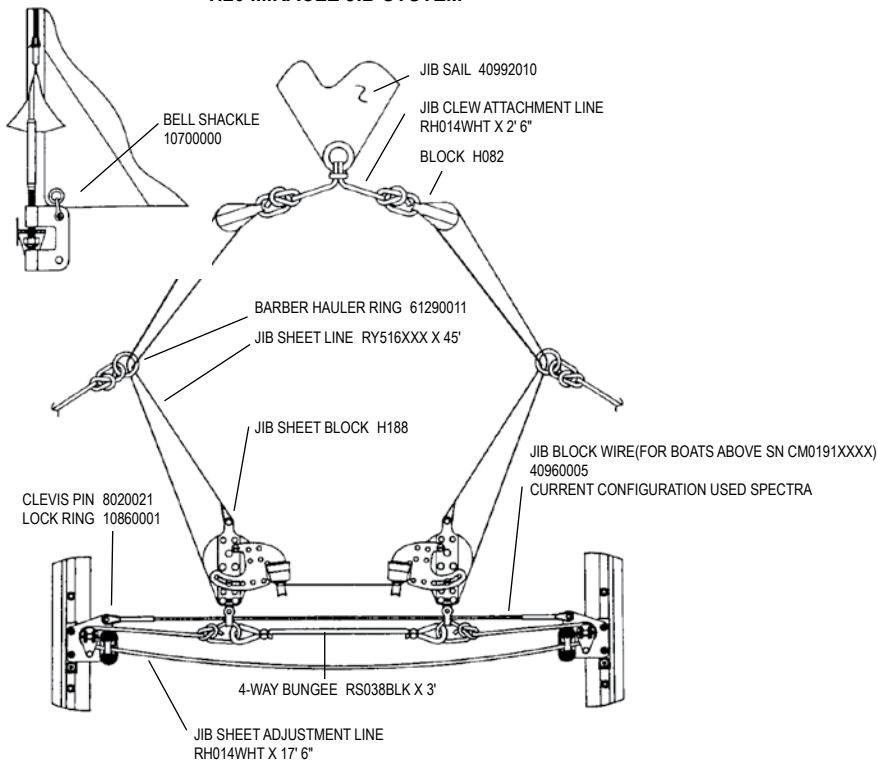

H2O MIRACLE MAST ROTATION CONTROLS

H2O MIRACLE MAIN SAIL AND BATTENS

MAIN SAIL 40991XXX

BATTEN TIE LINE
RH112WHT X 18"

HEADBOARD (ea.) 32331001
RIVETS (ea.) 8010071

BATTEN POCKET END PROTECTOR KIT
80550005
"HOBIE" PROTECTOR KIT 12480001

12430011 LOGO (PAIR)

CLASS INSIGNIA 42330001
SAIL WIND INDICATOR SET 335

14" SAIL NUMBERS

BLACK
#1 12710030
#2 12720030
#3 12730030
#4 12740030
#5 12750030
#6/9 12760030
#7 12770030
#8 12780030
#0 12790030

BELL SHACKLE 10700000
QUAD BLOCK HSB39
BLOCK H082
CLEVIS PIN 8020431
LOCK RING 20860000
DOWNHAUL LINE RM014BLK 25'

H2O MIRACLE BOOM

H2O MIRACLE JIB SYSTEM

H2O MIRACLE MAINSHEET SYSTEM