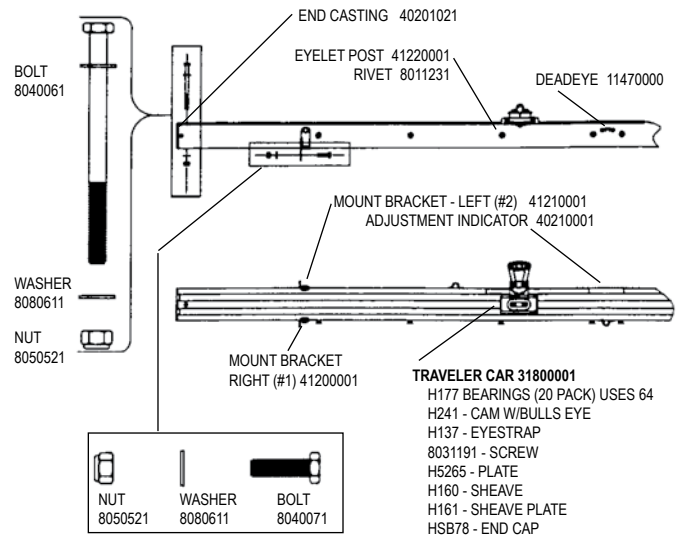

HOBIE 20

H20 REPLACEMENT HULL-PORT-WHITE 40010000
 H20 REPLACEMENT HULL-STBD-WHITE 40020000

H20 MIRACLE TRAMPOLINE

(Does not include lace line or hiking straps)

H20 MIRACLE FRONT CROSSBAR

FWD EXTRUSION 40131031

H20 MIRACLE REAR CROSSBAR

REAR EXTRUSION 40191031

H2O MIRACLE RUDDER

H2O MIRACLE MAST

MAST ASSY. 40581000
 COMPTIP 40401210

H2O MIRACLE TILLER CROSSBAR AND EXTENSION

TILLER CROSSBAR-COMLETE 40521001
 TILLER CONNECTER KIT 1953

H2O MIRACLE MAST ROTATION CONTROLS

H2O MIRACLE MAIN SAIL AND BATTENS

MAIN SAIL 40991XXX

BATTEN TIE LINE
RH112WHT X 18"

HEADBOARD (ea.) 32331001
RIVETS (ea.) 8010071

BATTEN POCKET END PROTECTOR KIT
80550005
"HOBIE" PROTECTOR KIT 12480001

BELL SHACKLE 10700000
QUAD BLOCK HSB39
BLOCK H082
CLEVIS PIN 8020431
LOCK RING 20860000
DOWNHAUL LINE RM014BLK 25'

H2O MIRACLE BOOM

H2O MIRACLE JIB SYSTEM

H2O MIRACLE MAINSHEET SYSTEM