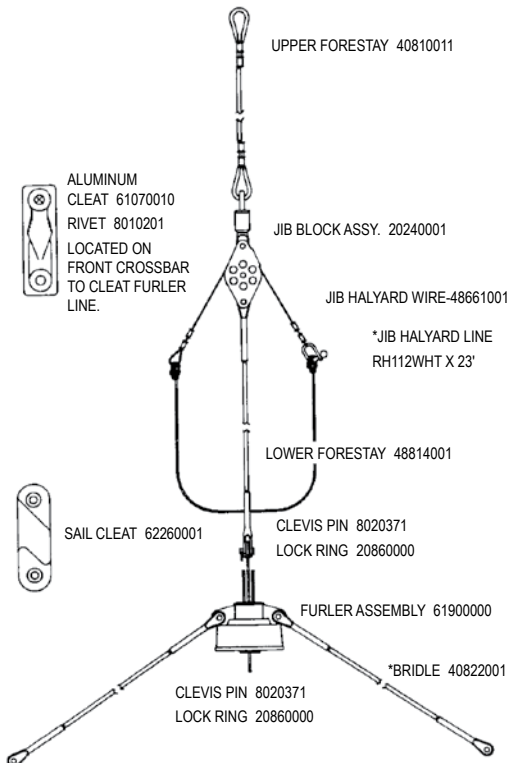

H2O MIRACLE SPREADER & DIAMOND WIRE SYSTEM

H2O MIRACLE FORESTAY AND JIB HALYARD

H2O MIRACLE SHROUDS AND TRAPEZE

H2O MIRACLE JIB FURLING KIT

COMPLETE FURLING KIT 48921001

* = (Shown as replacement part, Not included in kit)

H2O MIRACLE MAST ROTATION CONTROLS

H2O MIRACLE MAIN SAIL AND BATTENS

MAIN SAIL 40991XXX

BATTEN TIE LINE
RH112WHT X 18"

HEADBOARD (ea.) 32331001
RIVETS (ea.) 8010071

BATTEN POCKET END PROTECTOR KIT
80550005
"HOBIE" PROTECTOR KIT 12480001

12430011 LOGO (PAIR)

CLASS INSIGNIA 42330001
SAIL WIND INDICATOR SET 335

14" SAIL NUMBERS

BLACK
#1 12710030
#2 12720030
#3 12730030
#4 12740030
#5 12750030
#6/9 12760030
#7 12770030
#8 12780030
#0 12790030

BELL SHACKLE 10700000
QUAD BLOCK HSB39
BLOCK H082
CLEVIS PIN 8020431
LOCK RING 20860000
DOWNHAUL LINE RM014BLK 25'

H2O MIRACLE BOOM

H2O MIRACLE JIB SYSTEM

H2O MIRACLE MAINSHEET SYSTEM