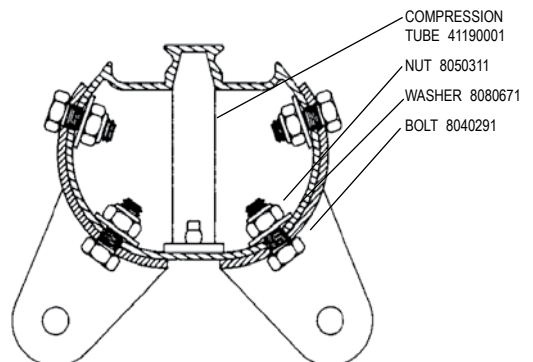

HOBIE 20

H20 REPLACEMENT HULL-PORT-WHITE 40010000
 H20 REPLACEMENT HULL-STBD-WHITE 40020000

H20 MIRACLE TRAMPOLINE

(Does not include lace line or hiking straps)

H20 MIRACLE FRONT CROSSBAR

FWD EXTRUSION 40131031

H20 MIRACLE REAR CROSSBAR

REAR EXTRUSION 40191031

H2O MIRACLE RUDDER

H2O MIRACLE MAST

MAST ASSY. 40581000
 COMPTIP 40401210

H2O MIRACLE TILLER CROSSBAR AND EXTENSION

TILLER CROSSBAR-COMLETE 40521001
 TILLER CONNECTER KIT 1953

BELL SHACKLE 10700000
QUAD BLOCK HSB39
BLOCK H082
CLEVIS PIN 8020431
LOCK RING 20860000
DOWNHAUL LINE RM014BLK 25'

H2O MIRACLE BOOM

H2O MIRACLE JIB SYSTEM

H2O MIRACLE MAINSHEET SYSTEM