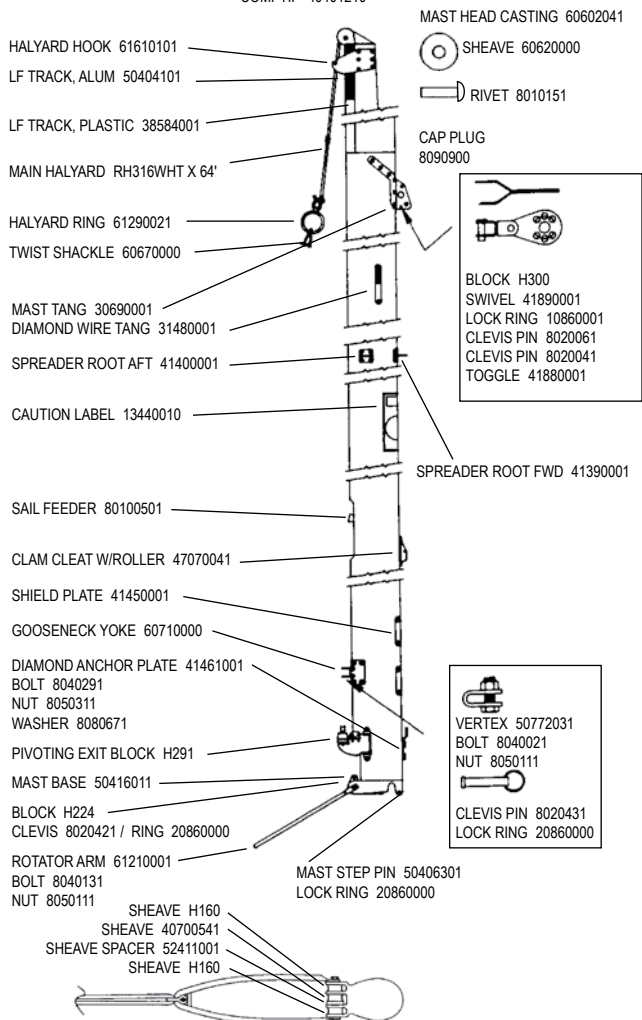

H20 MIRACLE REAR CROSSBAR

REAR EXTRUSION 40191031

H2O MIRACLE RUDDER

H2O MIRACLE MAST

MAST ASSY. 40581000
 COMPTIP 40401210

H2O MIRACLE TILLER CROSSBAR AND EXTENSION

TILLER CROSSBAR-COMLETE 40521001
 TILLER CONNECTER KIT 1953

H2O MIRACLE SPREADER & DIAMOND WIRE SYSTEM

H2O MIRACLE FORESTAY AND JIB HALYARD

H2O MIRACLE SHROUDS AND TRAPEZE

H2O MIRACLE JIB FURLING KIT

COMPLETE FURLING KIT 48921001

* = (Shown as replacement part, Not included in kit)

H2O MIRACLE MAST ROTATION CONTROLS

H2O MIRACLE MAIN SAIL AND BATTENS

MAIN SAIL 40991XXX

BATTEN TIE LINE
RH112WHT X 18"

HEADBOARD (ea.) 32331001
RIVETS (ea.) 8010071

BATTEN POCKET END PROTECTOR KIT
80550005
"HOBIE" PROTECTOR KIT 12480001

BELL SHACKLE 10700000
QUAD BLOCK HSB39
BLOCK H082
CLEVIS PIN 8020431
LOCK RING 20860000
DOWNHAUL LINE RM014BLK 25'

H2O MIRACLE BOOM

H2O MIRACLE JIB SYSTEM

H2O MIRACLE MAINSHEET SYSTEM